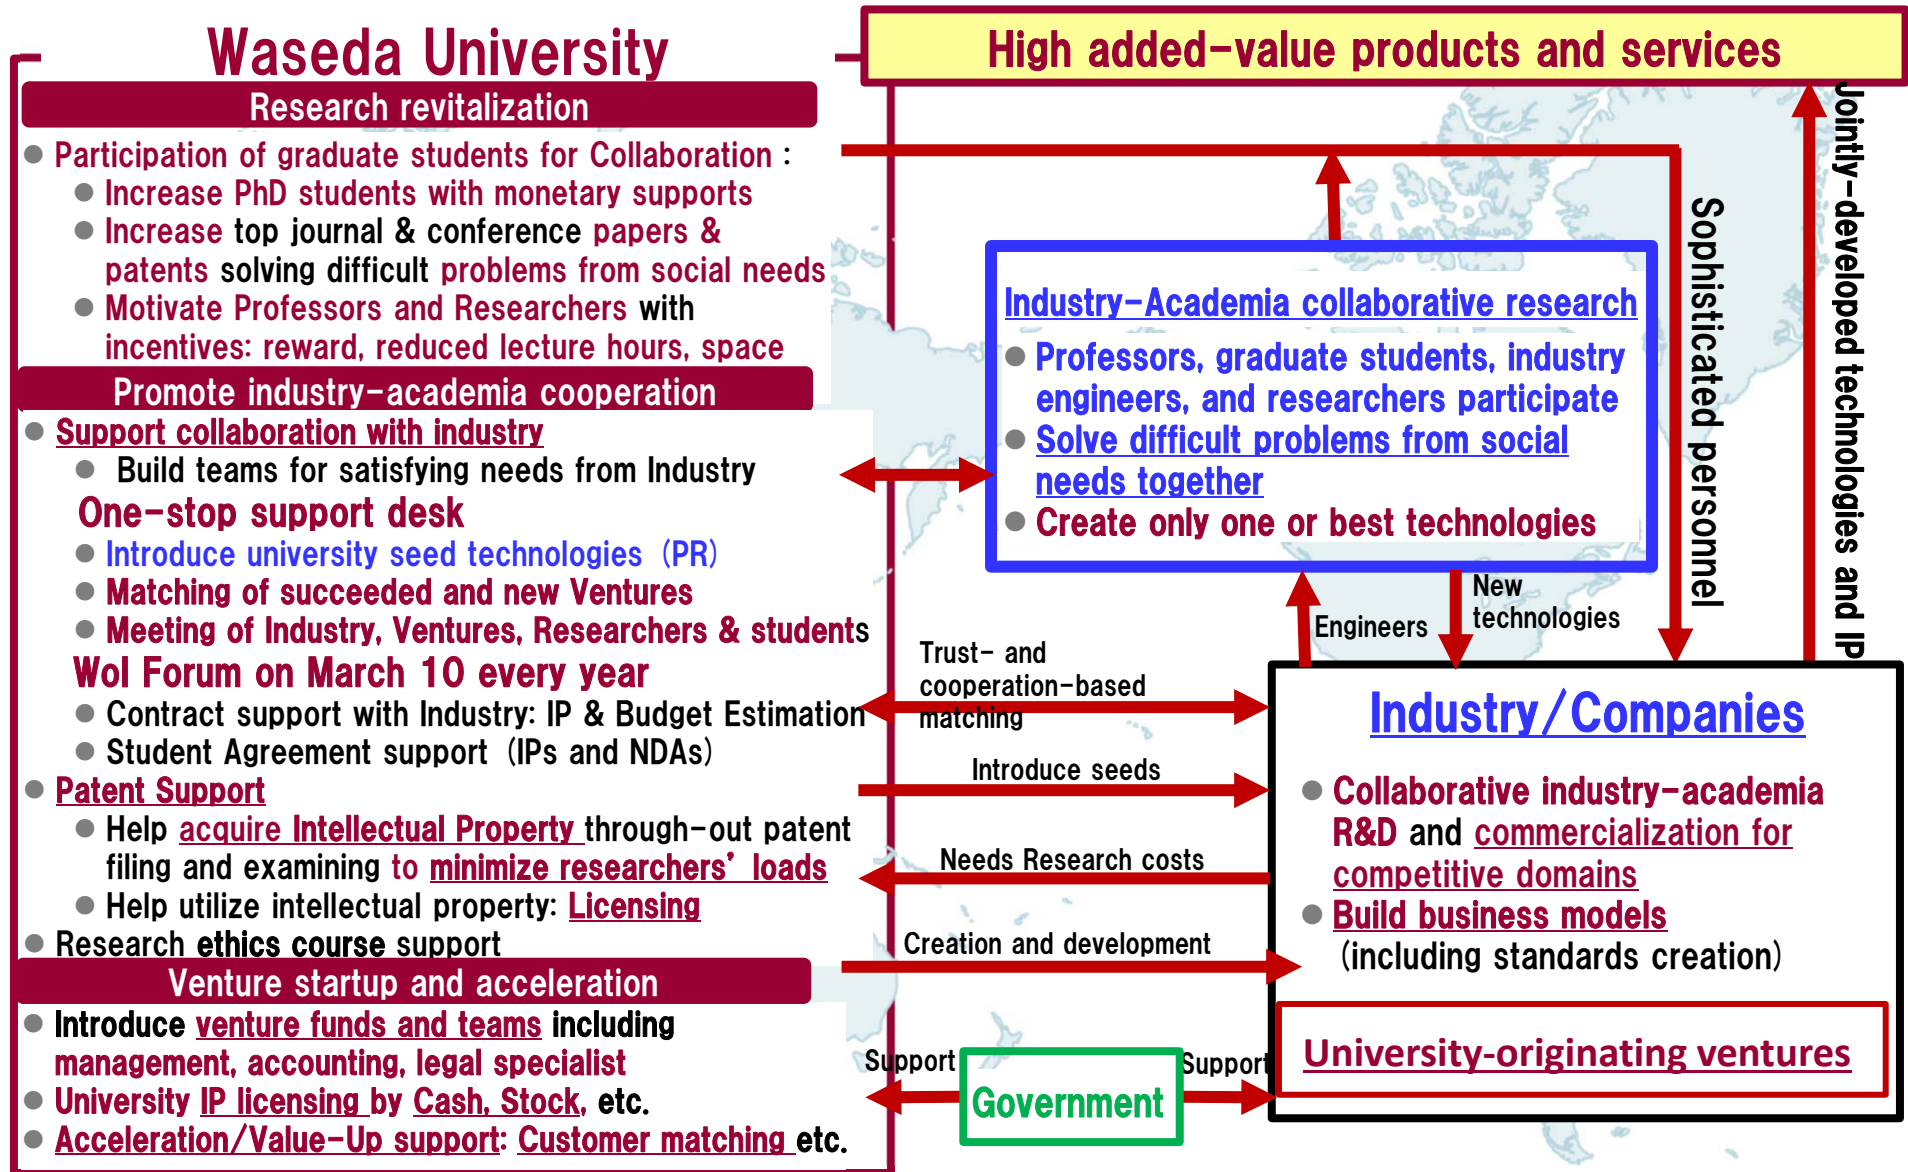

Archaeological excavation of the Maikata site

In 1986, an archaeological team from Waseda University became the first Japanese people to launch an archaeological excavation mission at an ancient Egyptian site. In 1974, the team became the first in the history of archaeological excavations in Egypt to discover the "natural staircase" in Maikata. The team earned credibility with Egypt's Ministry of Antiquities, and was rated highly in Japan.

The "Group of Four" who contributed to the development of Waseda University

The "Group of Four" refers to the four individuals who participated in the founding and management of Waseda University, and contributed to its development. Saneh Ichino served as the first Principal and third President of the institution, and passed his efforts into raising the institution to the rank of university as well as establishing the school for sciences and engineering. Torayoshi Arima was the Director of the School of Commerce when it was first opened, and later became the second Principal of the University. Shoji Kishimoto laid the foundation for the present-day Department of Literature. Keiichi Ishiguro worked hard to realize the academic independence of the university, and also contributed to the expansion of the library.

New Startups

Artificial ligament
for anterior cruciate ligament:
FDA Application

Next-generation
microbiome analysis

Full-automatic
Toothbrush for
Bedridden Elderly

Parallelizing & Power
Reduction Compiler
for Multiprocessors,
arm, RISC V, Intel, AMD
etc.

[2 startups will make presentations on 22th]

Waseda Open Innovation Ecosystem

Waseda Research Innovation Center Supporting for Ventures, IP, Collaboration

Director
Hironori Kasahara
SEVP
Waseda Univ

Research Innovation Center (June 2020~)
Hub of Waseda Open Innovation Ecosystem